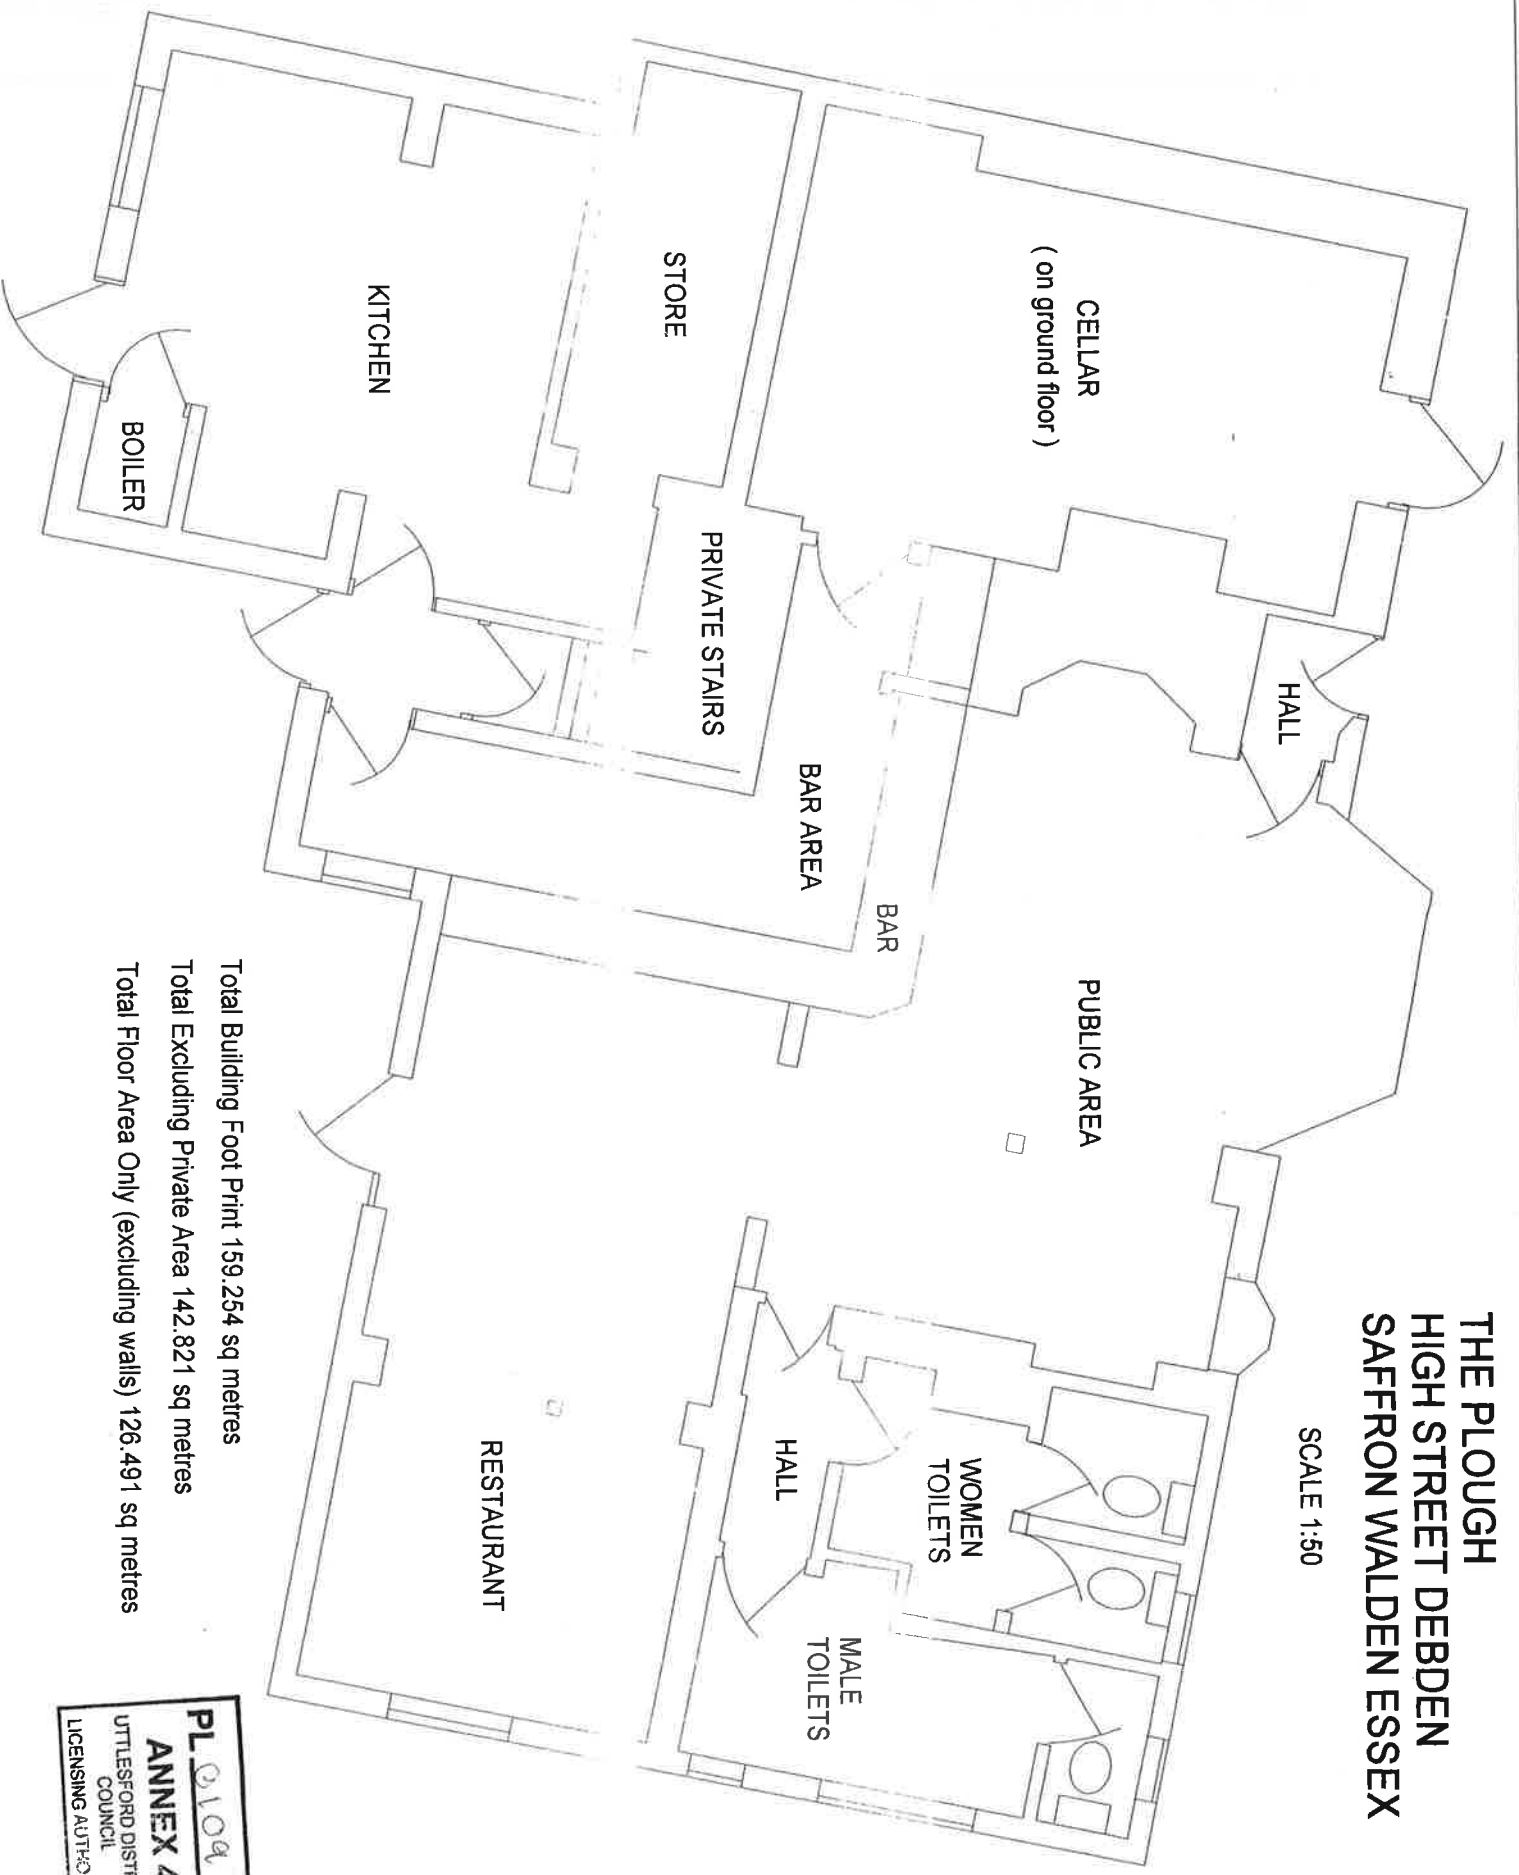

**THE PLOUGH  
HIGH STREET DEBDEN  
SAFFRON WALDEN ESSEX**

SCALE 1:50

Total Building Foot Print 159,254 sq metres

Total Excluding Private Area 142,821 sq metres

Total Floor Area Only (excluding walls) 126,491 sq metres